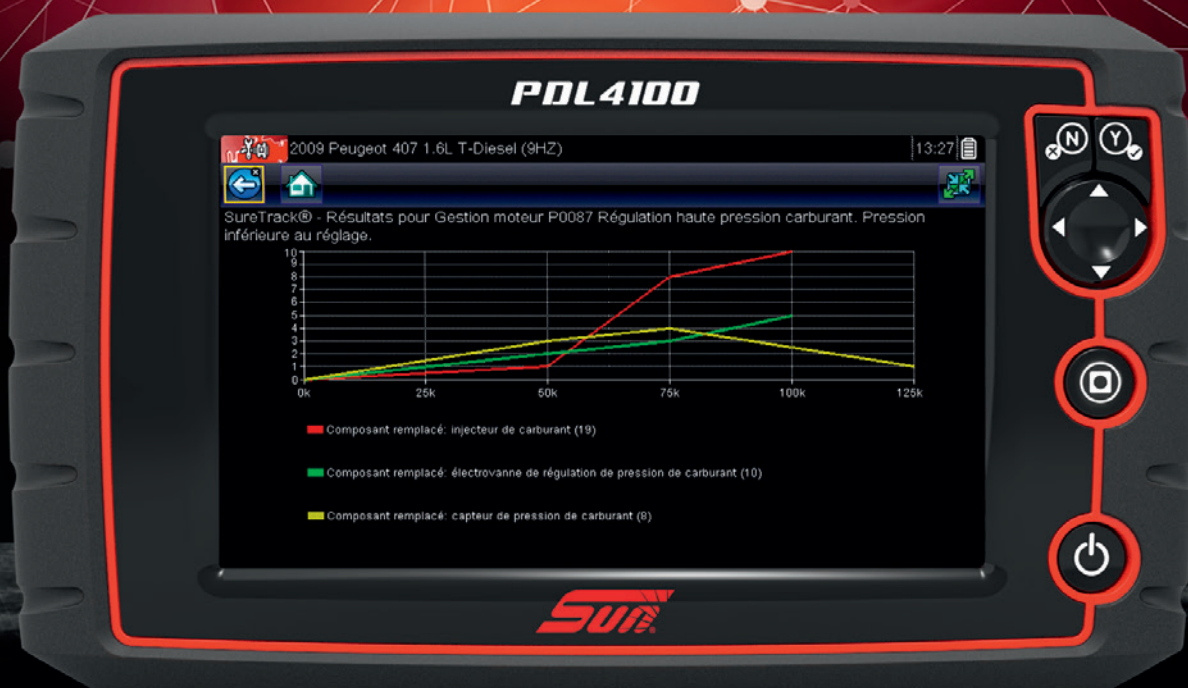

# SURETRACK™

THE FASTEST PATH TO FIXED

AWARD WINNING SURETRACK™ TOP REPAIR GRAPHS

## LIVE ON PDL4100

With SureTrack top repair graphs you will see which repair procedures are most frequently performed to successfully complete the repair on vehicles just like the one in your garage.

Quickly determine the most likely fix based on vehicle-specific model, mileage, codes, components and symptom.