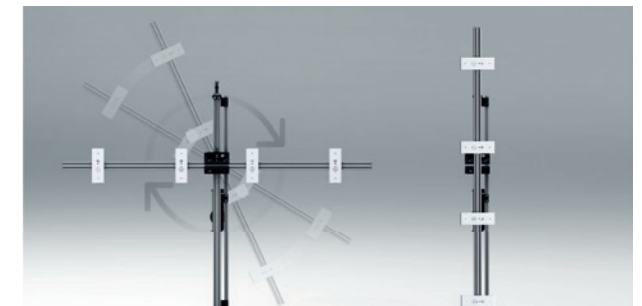

FOLD-UP AND ROLL AWAY

Space-saving design reduces the need for extra shop storage.