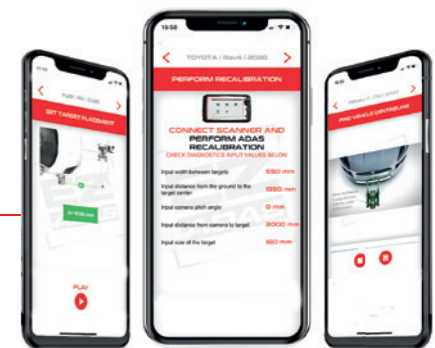

#### PATENT-PENDING TARGET POSITIONING

Target placement guides with OEM specifications.

## EXCLUSIVE MOBILE APP

The EZ-ADAS system offers an exclusive app with easy 3D videos that guide you through target placement and provides all the information needed to perform recalibrations. We've taken the time to understand the OEM procedures so you don't have to. Our target placement guide uses clear, easy steps directly identified from the OEM, eliminating uncertainty.